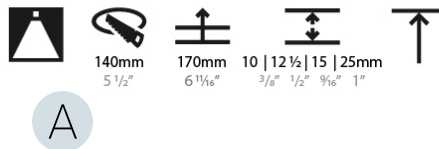

GENERAL

Series: Bioniq
 Subseries: Bioniq Round Deep
 Brand: Prolicht
 Division: Architectural
 Mounting Type: Trimless
 Mounting Location: Ceiling
 Subcategory: Downlight

PHYSICAL

Shape: Round
 Diameter (mm): 136
 Diameter (in): 5 3/8
 Height (mm): 151
 Height (in): 5 15/16
 Ceiling Thickness (mm): 10 / 12.5 / 15 / 25
 Ceiling Thickness (in): 3/8 or 1/2 or 9/16 or 1
 Min. Recessing Depth (mm): 170
 Min. Recessing Depth (in): 6 11/16
 Light Distribution: Downlight
 Weight (kg): 1.078
 Weight (lbs): 2.37
 Fixture Finish: SSR / BKV / CWI / CRY / HAB / LAG / UFT / ITA / RUA / RUR / MIC / FTG / MYG / TWT / LOD / PUS / FRO / FUP / KIA / POP / BLS / SPG / MEY / GOH / GUM / CHC / COM / ABZ / JAG / OBR / MOS / ROR
 Fixture Material: Aluminum Die Cast
 Cut-out Measurements: Ø 140mm / 5 1/2"
 Upon Request: Unique Ceiling Thickness

LED

Number of LEDs: 1
 Color Temperature (°K): 2700 / 3000 / 3500 / 4000
 Max. Delivered Lumen (lm): 2156 / 2244 / 2377 / 2425
 Nominal Lumen (lm): 2909 / 3028 / 3208 / 2373
 CRI: >90 CRI
 Lamp Life (hrs): 50000
 Upon Request: RGB-W Tunable White Special Color Temperature Special LED

OPTICAL

Reflector°: 18 / 34
 Optic°: Lens Pack - No Lens / Linear Spread Lens / Honeycomb / Spread Lens
 Adjustability: Fixed
 Upon Request: Special Beam Angles

RATINGS AND CERTIFICATIONS

382, F 416-247-9319, www.zaneen.com
 Certified and created for North American standards at the end of the existing Model #. For assistance on 'custom' specifications, contact zteam@zaneen.com.
 In a constant effort to supply the best product, we reserve the right to change specifications or materials without notice. The most recent specification sheets are found at zaneen.com
 IP rating: IP20